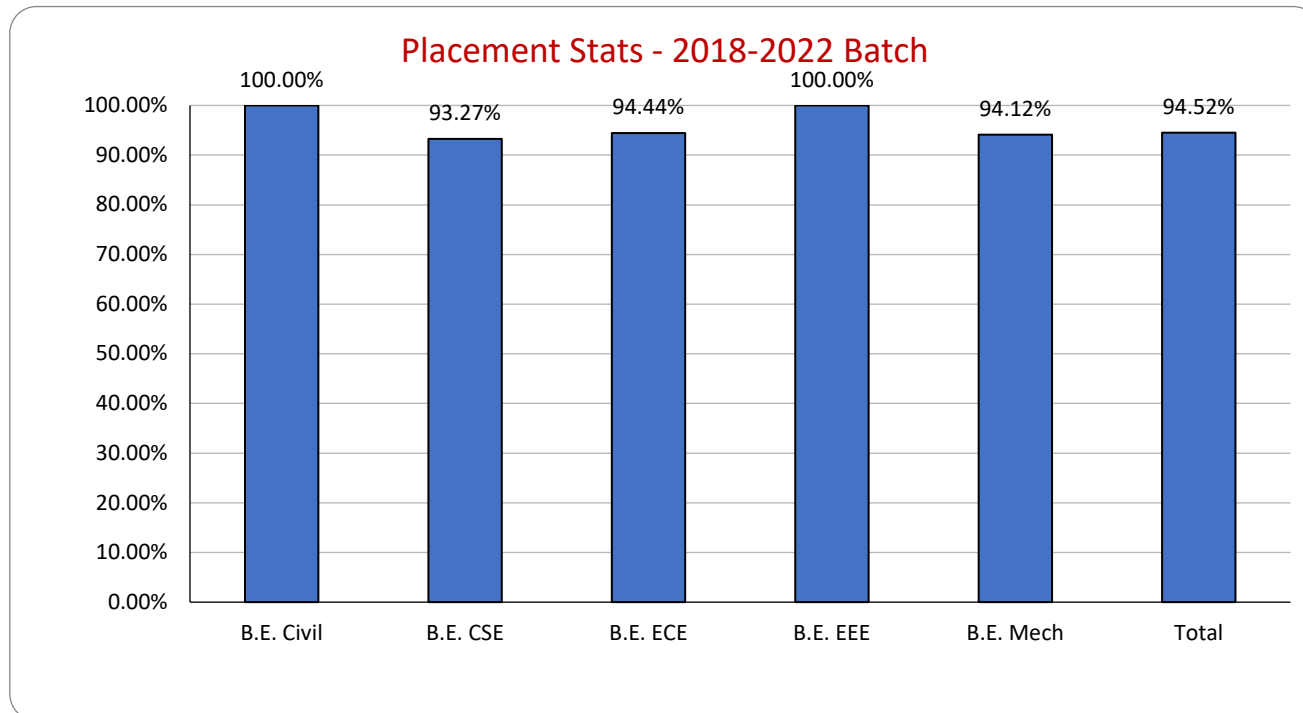

JANSONS INSTITUTE OF TECHNOLOGY
Placement Statistics 2019 - 2023 Batch

Streamwise Placement:

Stream	Strength	Offers	No. of students placed	Placement %
B.E. Civil	10	12	10	100.00%
B.E. CSE	104	142	97	93.27%
B.E. ECE	54	85	51	94.44%
B.E. EEE	17	25	17	100.00%
B.E. Mech	34	47	32	94.12%
Total	219	311	207	94.52%

Highest Package	8.75 LPA
Average Salary	3.89 LPA