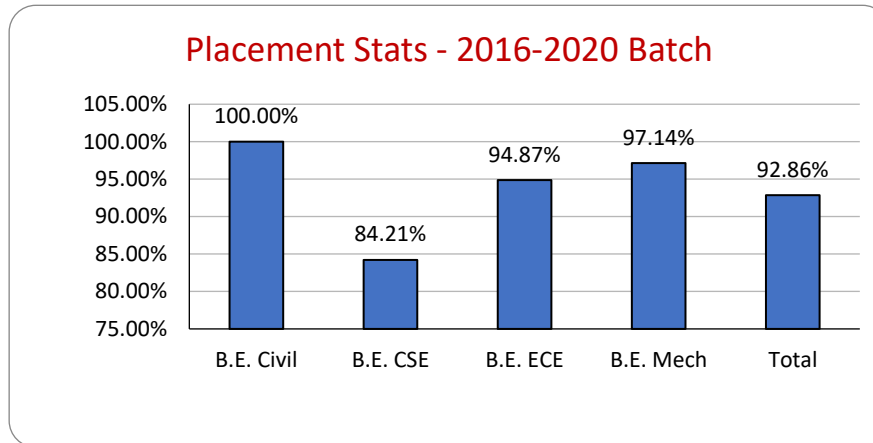

JANSONS INSTITUTE OF TECHNOLOGY
Placement Statistics (2016-2020 Batch)

Streamwise Placement:

Stream	Strength	Offers	No. of st placed	Placement %
B.E. Civil	14	17	14	100.00%
B.E. CSE	38	38	32	84.21%
B.E. ECE	39	39	37	94.87%
B.E. Mech	35	38	34	97.14%
Total	126	132	117	92.86%

List of Major Recruiters

Name of the Company	Location
Infosys	Bangalore
TCS	Bangalore
CSS Corp Pvt.Ltd	Coimbatore
HCL Technologies	Coimbatore
Altius Technologies	Coimbatore
YHWH Giga Tek	Coimbatore
Kaay Labs	Chennai
Eron Techno Solutions	Coimbatore
Aptus Software Lab	Bangalore
Focus Edumatics	Coimbatore
Ameex Technologies	Chennai
Vistara Constructions	Coimbatore
Silpa Builders	Thrissur
SS Group of Companies	Coimbatore
Athens Constuction	Mumbai
Draup	Bangalore
Hicitizen Life Skills	Erode
Doiter Castings	Coimbatore
SBNA Technologies	Coimbatore
Indoshel Mould Ltd	Coimbatore

Highest Package	3.6 LPA
Average Salary	2.28 LPA