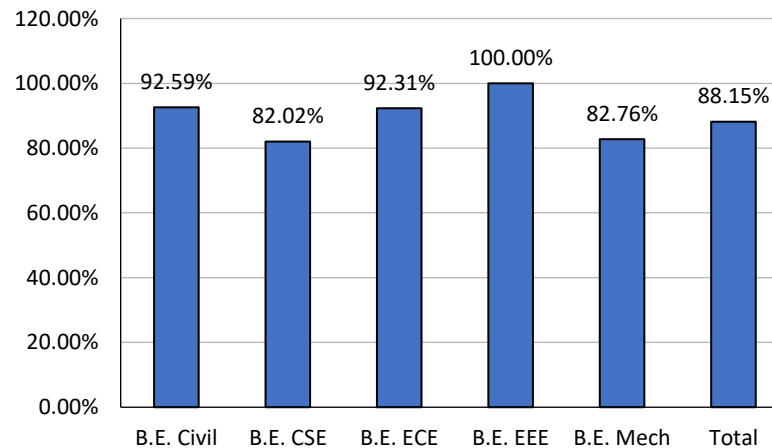

JANSONS INSTITUTE OF TECHNOLOGY
Placement Statistics (2017-2021 Batch)

Streamwise Placement:

Stream	Strength	Offers	No. of st placed	Placement %
B.E. Civil	27	31	25	92.59%
B.E. CSE	89	106	73	82.02%
B.E. ECE	78	118	72	92.31%
B.E. EEE	35	56	35	100.00%
B.E. Mech	58	69	48	82.76%
Total	287	380	253	88.15%

List of Major Recruiters

Name of the Company	Location
TCS	Chennai
Infosys	Bangalore
Capgemini	Bangalore
Aspire Systems	Chennai
Ugam Solutions	Coimbatore
Infoity	Chennai
Tessolve	Coimbatore
Wipro Technologies	Bangalore
AVG Wire screens	Coimbatore
Altius	Coimbatore
Teamage Builders	Coimbatore
Tap Engineering	Chennai
Focus Edumatics	Coimbatore
Sripathy	Erode
Six Phrase	Coimbatore
FACE	Coimbatore
EazyBiz Technologies	Coimbatore
Srinivasa Electricals	Bangalore
Smart Training	Coimbatore
Triemp Technologies	Chennai

Name of the Company	Location
CSS Corp	Coimbatore
Accenture	Bangalore
Zinnov	Coimbatore
Ampere vehicles	Coimbatore
Doiter	Coimbatore

Highest Package	6.5 LPA
Average Salary	2.3 LPA

Placement Stats - 2017-2021 Batch