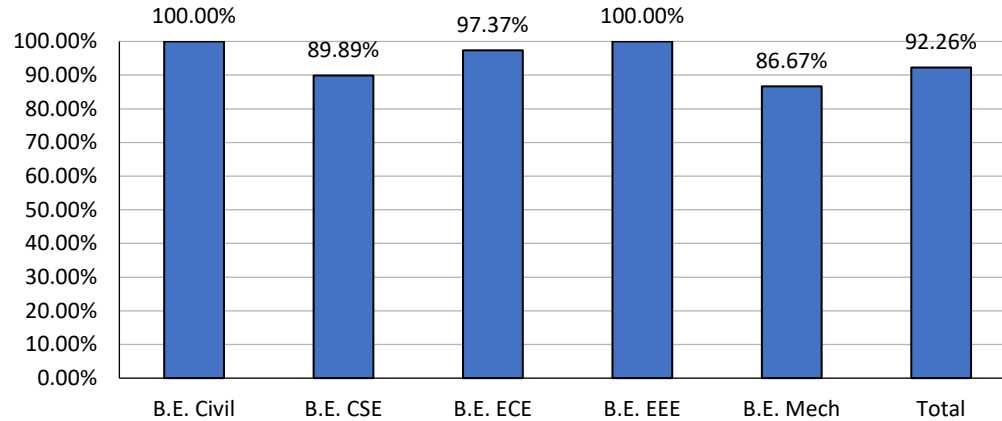

JANSONS INSTITUTE OF TECHNOLOGY
Placement Statistics 2019-2023 Batch

Streamwise Placement:

Stream	Strength	Offers	No. of st placed	Placement %
B.E. Civil	5	5	5	100.00%
B.E. CSE	89	91	80	89.89%
B.E. ECE	38	38	37	97.37%
B.E. EEE	8	10	8	100.00%
B.E. Mech	15	16	13	86.67%
Total	155	160	143	92.26%

Highest Package	8 LPA
Average Salary	4.1 LPA

List of Recruiters

Name of the Company	Location
Zoho Corp	Chennai
TCS	Pan India
MAPAL India	Coimbatore
Aosta	Coimbatore
Mallow Technologies	Coimbatore
ERP Roots	Coimbatore
Aspire system	Chennai
Spark out Tech Solutions	Coimbatore
SmartDV	Bangalore
Cloud Destinations	Coimbatore
Mayagreens	Coimbatore
Factana	Chennai
G3 orbit	Chennai
TVS Haritha Techserv	Coimbatore
Montbleu	Coimbatore
Kalycito	Coimbatore
Banaraswala wire mesh	Coimbatore
Kongunadu Surveyors	Coimbatore
KGiS	Coimbatore

Placement Stats - 2019-2023 Batch

Appteq Technology	Coimbatore
Tech clustron	Palladam
FACE prep	Coimbatore
Focus Edumatics	Coimbatore
Orchid modular Kitchen	Tiruppur
Six Phrase	Coimbatore
Perfect Earthings	Coimbatore

Ekalaiv Technology	Chennai
Nebula cloud	Cochin