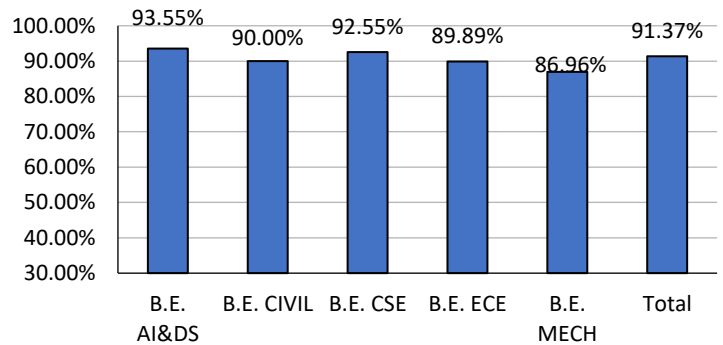

JANSONS INSTITUTE OF TECHNOLOGY
(Autonomous)
Centre for Corporate Relations
Placement Statistics - 2021-2025 Batch

Streamwise Placement:

Stream	Strength	Placed	Placement %
B.E. AI&DS	62	58	93.55%
B.E. CIVIL	10	9	90.00%
B.E. CSE	94	87	92.55%
B.E. ECE	89	80	89.89%
B.E. MECH	23	20	86.96%
Total	278	254	91.37%

List of Recruiters

Name of the Company	Location	Salary LPA
Palo Alto	Bengaluru	42
Rinex	Bengaluru	10
Corizo	Bengaluru	6.5
Skill intern	Bengaluru	5.2
Renault	Chennai	4.5
Annalect	Coimbatore	4.5
H&R Prism Johnsons	Chennai	4.5
UST Global	Trivendram	4.25
CTS	Chennai	4
Tap Academy	Bengaluru	4
Qspiders	Bengaluru	4
PhAIDelta	Bengaluru	4
SetNext	Erode	3.6
Global Quest	Bengaluru	3.6
Infosys	Pan India	3.6
Innovative Sherphere	Hyderabad	3.6
Besant Technologies	Bengaluru	3.6
Srinsoft Technologies	Chennai	3
Tessolve Semiconductors	Coimbatore	3
Aarbee Structures	Chennai	3
Vasantha Advanced Systems	Coimbatore	3
URC Constructions	Erode	2.4
ZF	Coimbatore	2.04
Fluidics	Coimbatore	2.4
KG invicta Services	Coimbatore	2.83
5K Car Care	Coimbatore	2.4
Aquasub Engineering	Coimbatore	2.27
Ganga Machines	Coimbatore	1.8
Fiche	Coimbatore	1.8
Royal Builders	Tirupur	1.8
Greensky Constructions	Coimbatore	1.8

Placement Statistics - 2021-2025 Batch

Highest Salary	42 LPA
Median Salary	4.2 LPA