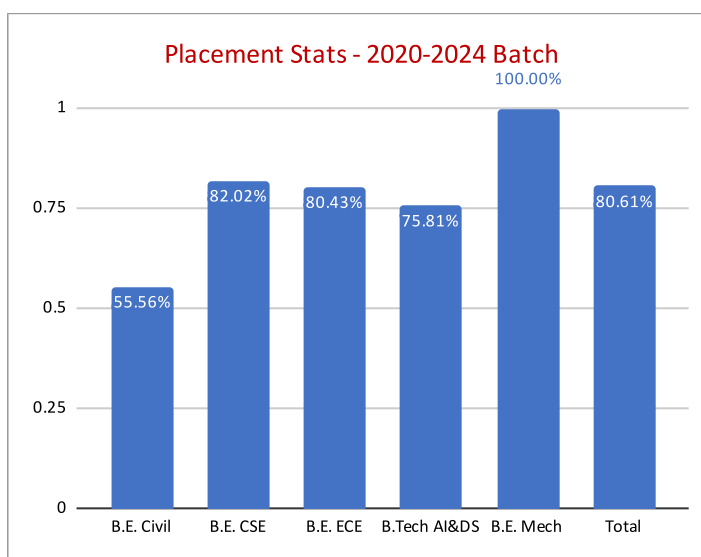

2024 Batch

Streamwise Placement:

Stream	Strength	Offers	No. of st placed	Placement %
B.E. Civil	18	10	10	55.56%
B.E. CSE	89	80	73	82.02%
B.E. ECE	92	78	74	80.43%
B.Tech AI&DS	62	52	47	75.81%
B.E. Mech	33	35	33	100.00%
Total	294	255	237	80.61%

List of Recruiters

Name of the Company	Location
Zerp Labs	Coimbatore
PrismJohnsons	Pan India
Nirji Ventures	New Delhi
Corizo	Bengaluru
Chara Technologies	Bengaluru
ERP Roots	Coimbatore
Rinex	Bengaluru
Virudeeswara Engineering	Coimbatore
Renault Nissan	Chennai
CPM Unilever	Chennai
Ganga Machines	Coimbatore
Teamage	Coimbatore
Schneider Electricals	Chennai
ZF Wabco	Chennai
Swingar	Chennai
Dezy IT	Bengaluru
SmartDV	Bengaluru
Logos Weld products	Coimbatore
Techvolt Software Pvt. Ltd.	Coimbatore
KG Invicta Services	Coimbatore
Tap Academy	Bengaluru
Think Dignity	online - WFH
Externs club	Coimbatore
Terv Pro	Chennai
Hicitizen	Erode
Qspiders	Chennai
ABC training	Coimbatore
Walkaro	Chennai

Highest Package	6.5 LPA
Average Salary	4.2 LPA

5K Car care	Coimbatore
Ramesh Iron and St	Coimbatore
Drive Management	Coimbatore
Aquasub	Coimbatore
PSS Group	Coimbatore
Technologix	Coimbatore
Shiash Info solution	Chennai
GeekBase	Chennai
MTA Architects	Tiruppur
PentagonSpace	Bengaluru
Euro Exim	Tiruppur